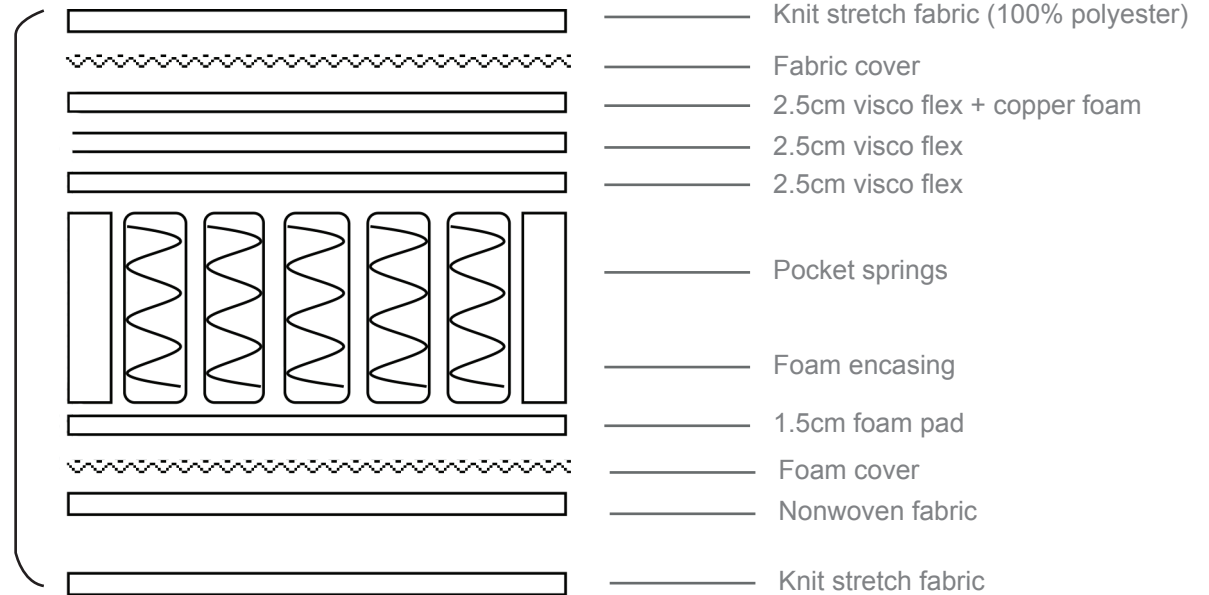

## Medium

*The Sleep Balance hybrid mattress features Euro top design, with soft knit stretch fabric, visco foam & individual pocket springs to minimise partner disturbance.*

### dimensions (mm)

**Queen size** 1520(W) x 2030(L) x 280(H)