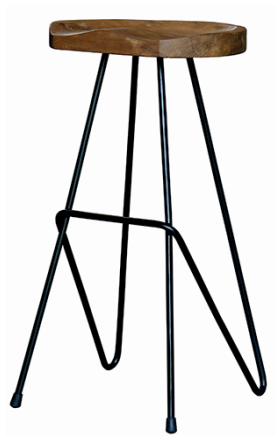

# Sabina

*Saddle shaped stool with recycled teak seat & iron base*

## dimensions (mm)

---

400(W) x 400(D) x 680(H)

## product material

---

Seat: recycled teak  
Base: iron

## colour

---

Natural teak seat with black base