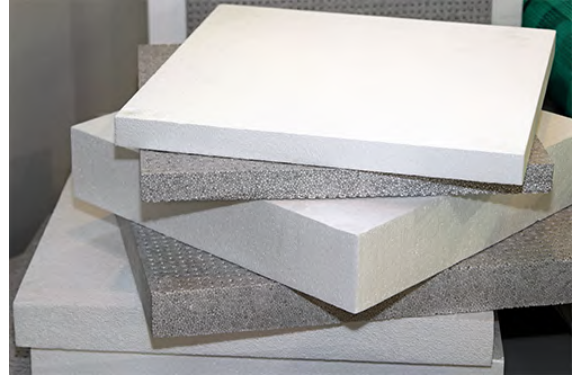

brocade fabric

comfort layers

firmer foam - provides additional support for sleepers who prefer a bed that gives support whilst maintaining proper spinal posture as you rest.

isolated pad - blocks out any noise generated from the metal springs rubbing against each other.

3 zone support - 25% foam + 50% gel memory foam + 25% foam.

coconut fiber - 1.2cm pad adds firmness.

support system

Bonnell coils - very firm interconnected spring system to provide sturdy support.

High Density Foam