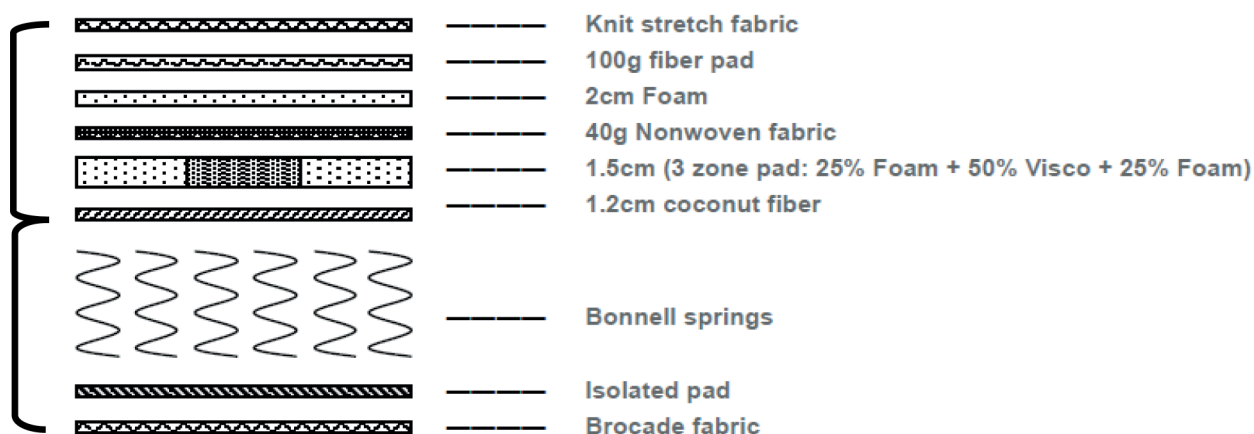

warranty

5 YEAR WARRANTY

This product carries a 5 year manufacturer's warranty against faulty materials or workmanship during normal wear and tear, including:

Coils or wires that protrude, loosen, break or rip through mattress fabric

Body indentations of 35mm or greater

Sagging - provided mattress is used on matching foundation with appropriate frame

This warranty does not extend to mattress fabric (e.g. stains, soiling or burns), normal wear or tear caused by misuse or negligence, or damage caused by lack of compliance with manufacturer's instructions or improper use of foundation or frame.