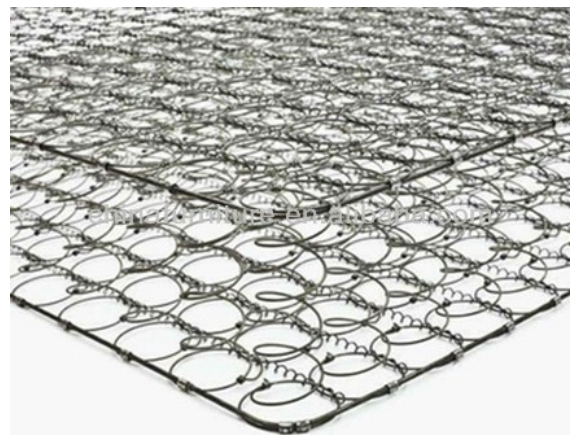

Bonnell Springs