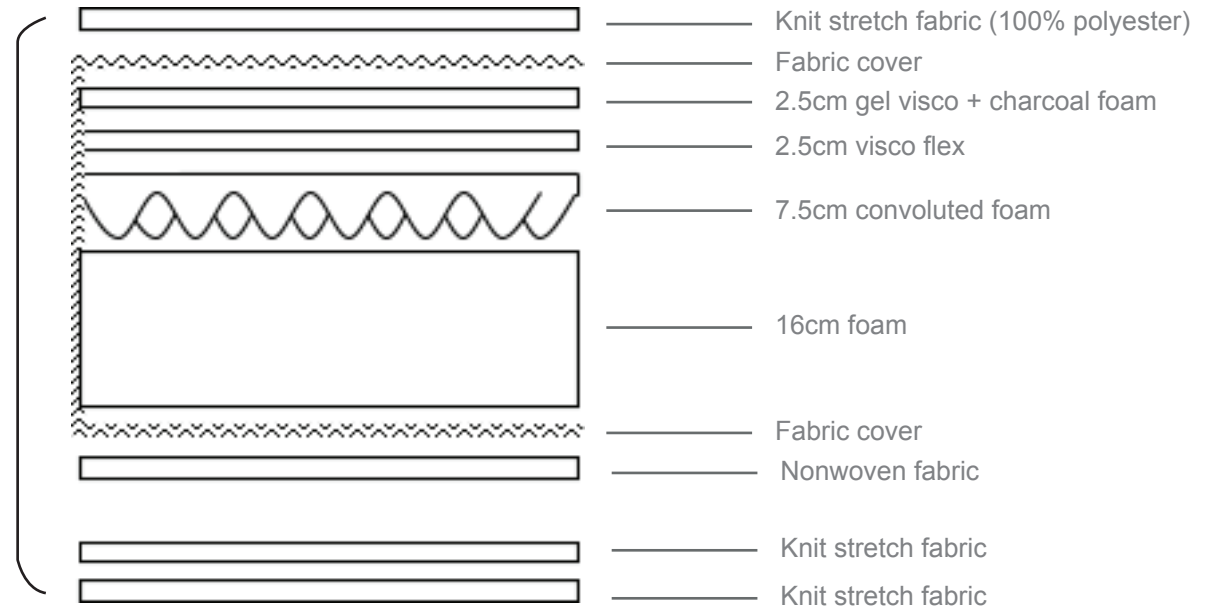

# Comfort Essence

Soft

*The Comfort Essence mattress is spring free, instead featuring layers of gel visco, charcoal, convoluted foam & a thick foam pad for a soft & dreamy feel.*

## dimensions (mm)

**King size** 1820(W) x 2030(L) x 285(H)

**Queen size** 1520(W) x 2030(L) x 285(H)