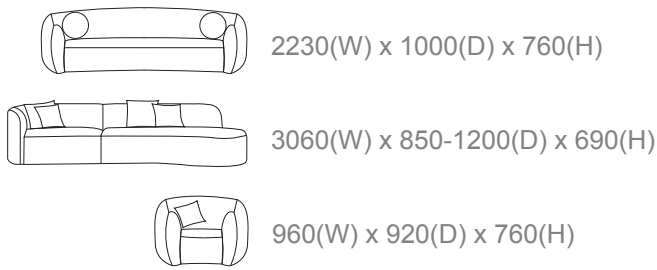

Paris

Elevate your living space with the laid back luxury of the Paris 3 seater sofa, modular lounge & swivel armchair. Featuring boucle upholstery in warm cream tones & complete with matching scatter cushions. This sofa has curves in all the right places.

dimensions

configurations

3 seater lounge (2 round scatter cushions)
Modular lounge (4 square scatter cushions)
Swivel armchair (square scatter cushion)

colour

Cream boucle

warranty

5 year warranty on sofa frame & construction.
1 year warranty on sewing, seams & cushioning.
1 year warranty on fabric.
This warranty does NOT include coverage for damages due to normal wear & tear & is for domestic use only.