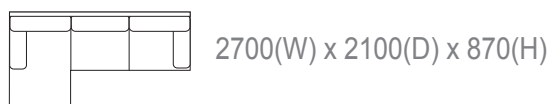

Naomi

The stylish Naomi corner sofa with rounded terminal end, is available with charcoal or beige fabric upholstery. It offers plush comfort with padded back cushions & supportive seat cushions. Finished with solid timber legs in walnut stain.

dimensions

configurations

Corner lounge with rounded terminal end
(3+Chaise) RHF
(Chaise+3) LHF

colours

Charcoal
Beige

country of origin

People's Republic of China

warranty