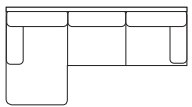

dimensions

2880(W) x 1700(D) x 900(H)

description

Reversible chaise sofa bed

colour

Oatmeal
Graphite
Forest green

warranty

5 year warranty on sofa frame & construction.
1 year warranty on sewing, seams & cushioning.
1 year warranty on fabric.
This warranty does NOT include coverage for damages due to normal wear & tear & is for domestic use only.