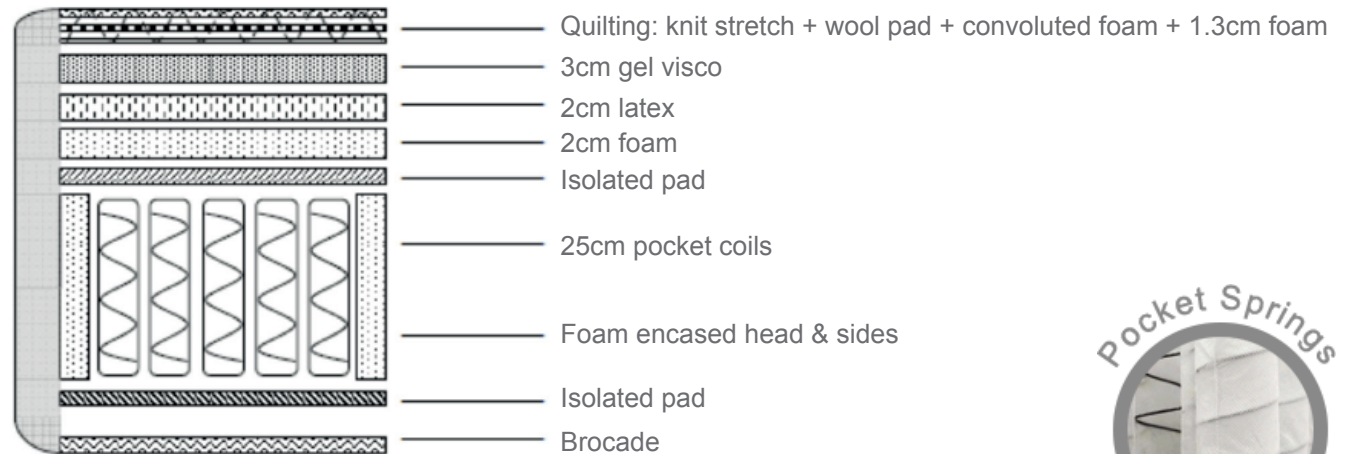

Latex Grandeur

Medium

The Latex Grandeur mattress features layers of cooling gel, memory foam & natural latex, as well as individual pocket springs for unbeatable comfort & support.

dimensions (mm)

King size	1830(W) x 2030(L) x 375(H)
Queen size	1530(W) x 2030(L) x 375(H)

Pocket springs- individually wrapped springs which offer individual support & significantly minimise the disturbance from a partner.

Encased edge support- gives extended sleep surface and a firmer seating edge using higher density foam.