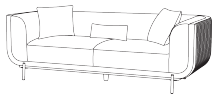

Kate

The Kate sofa features a curved design, sturdy frame, supportive cushioning, and soft fawn upholstery. Ribbed detailing, matching cushions, and polished gold legs complete its elegant look for contemporary interiors.

dimensions

2540(W) x 970(D) x 750(H)

2230(W) x 970(D) x 750(H)

range

4 seater lounge with 4 cushions
3 seater lounge with 3 cushions

colour

fabric Fawn

legs Gold