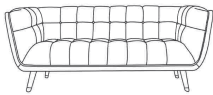

# Gallery

*The stylish Gallery 3 seater sofa & armchair are available in dark green, black or fawn velvet, finished with black legs with brass caps. Matching ottoman also available.*

## dimensions

2000(W) x 890(D) x 770(H)

1120(W) x 890(D) x 770(H)

1430(W) x 420(D) x 460(H)

## description

3 seater lounge  
Armchair  
Rectangular ottoman