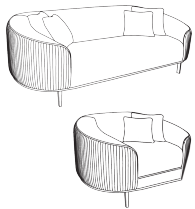

# Emily

*The Emily sofa, in 3-seater or armchair options, features a chic curved design, supportive cushioning with premium foam, soft fawn upholstery, ribbed sides, matching scatter cushions, and polished gold legs. Perfect for contemporary interiors.*

## dimensions

2340(W) x 940(D) x 790(H)

960(W) x 870(D) x 750(H)

## range

3 seater lounge with 3 cushions  
1 seater lounge with 1 cushion