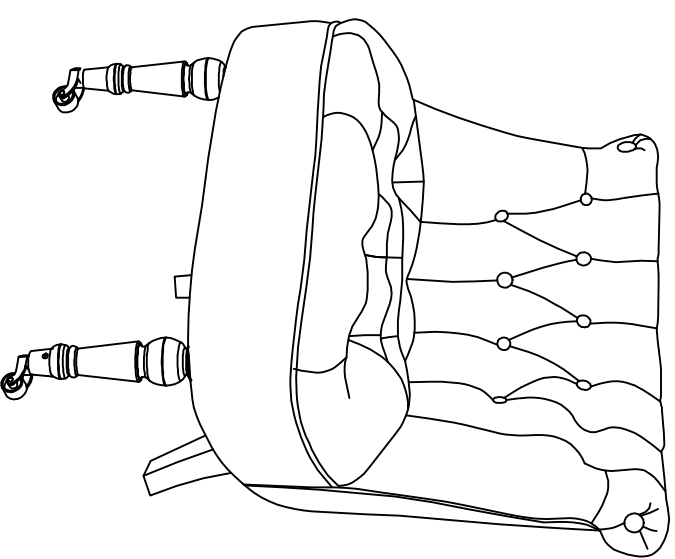

# ASSEMBLY INSTRUCTIONS

21366

## Hardware

1		"L" Wrenches	1pc
2		Bolt 6*25mm	16pcs
3		Spring Washer	16pcs
4		Flat Washer	16pcs