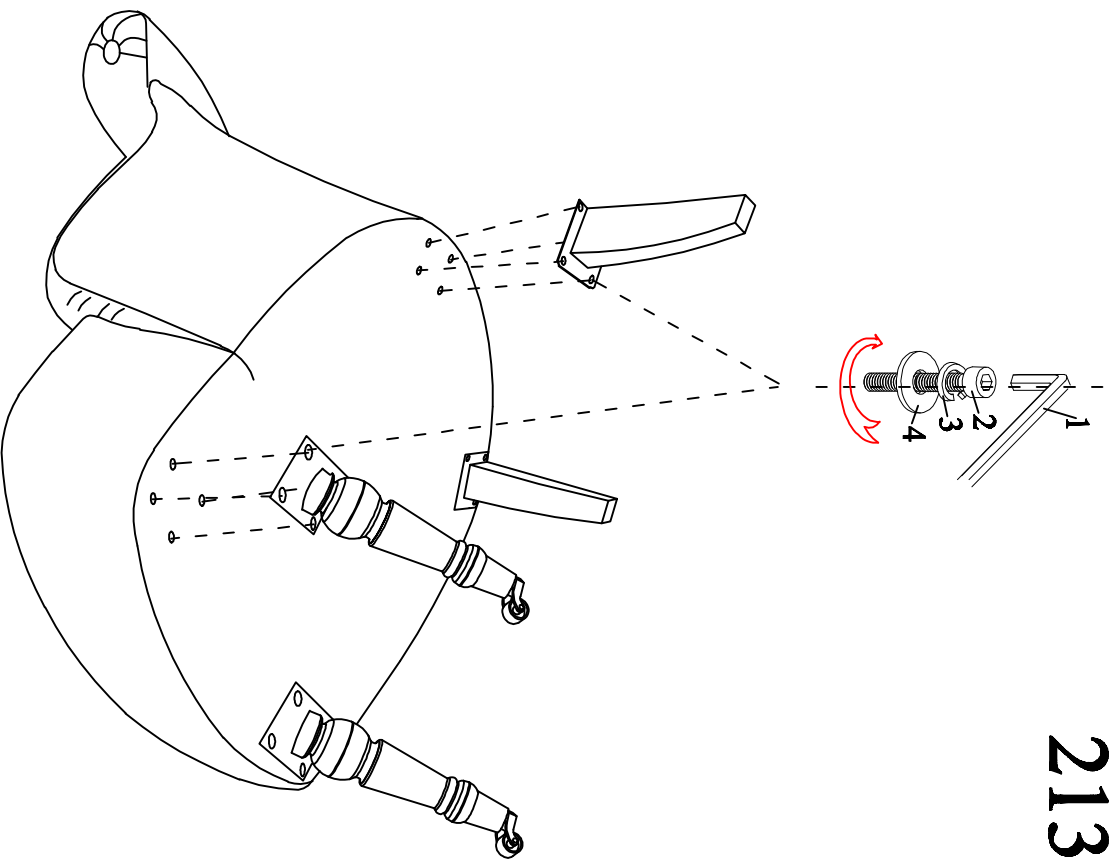

# ASSEMBLY INSTRUCTIONS

21366

## Hardware

1		"L" Wrenches	1pc
2		Bolt 6*25mm	16pcs
3		Spring Washer	16pcs
4		Flat Washer	16pcs