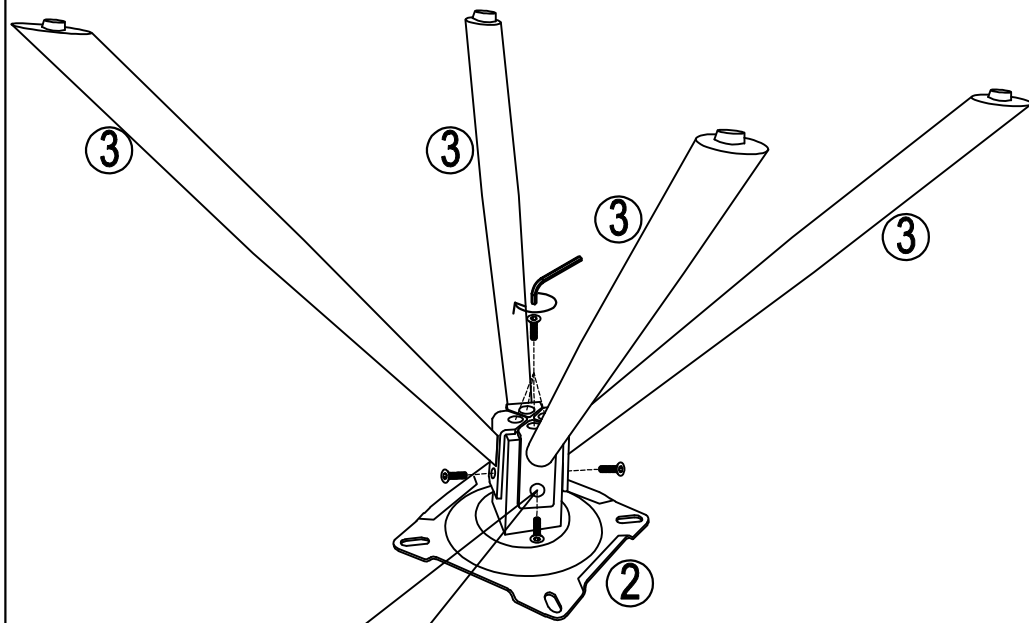

ASSEMBLY INSTRUCTIONS

DINING CHAIR MODEL#: HDC245002

①  X 1	②  X 1	③  X 4	④  X 1	
A  M6*18 X 4	B  M6 X 8	C  X 2	D  M8*16 X 8	E  M6*10 X 4

1

2

3