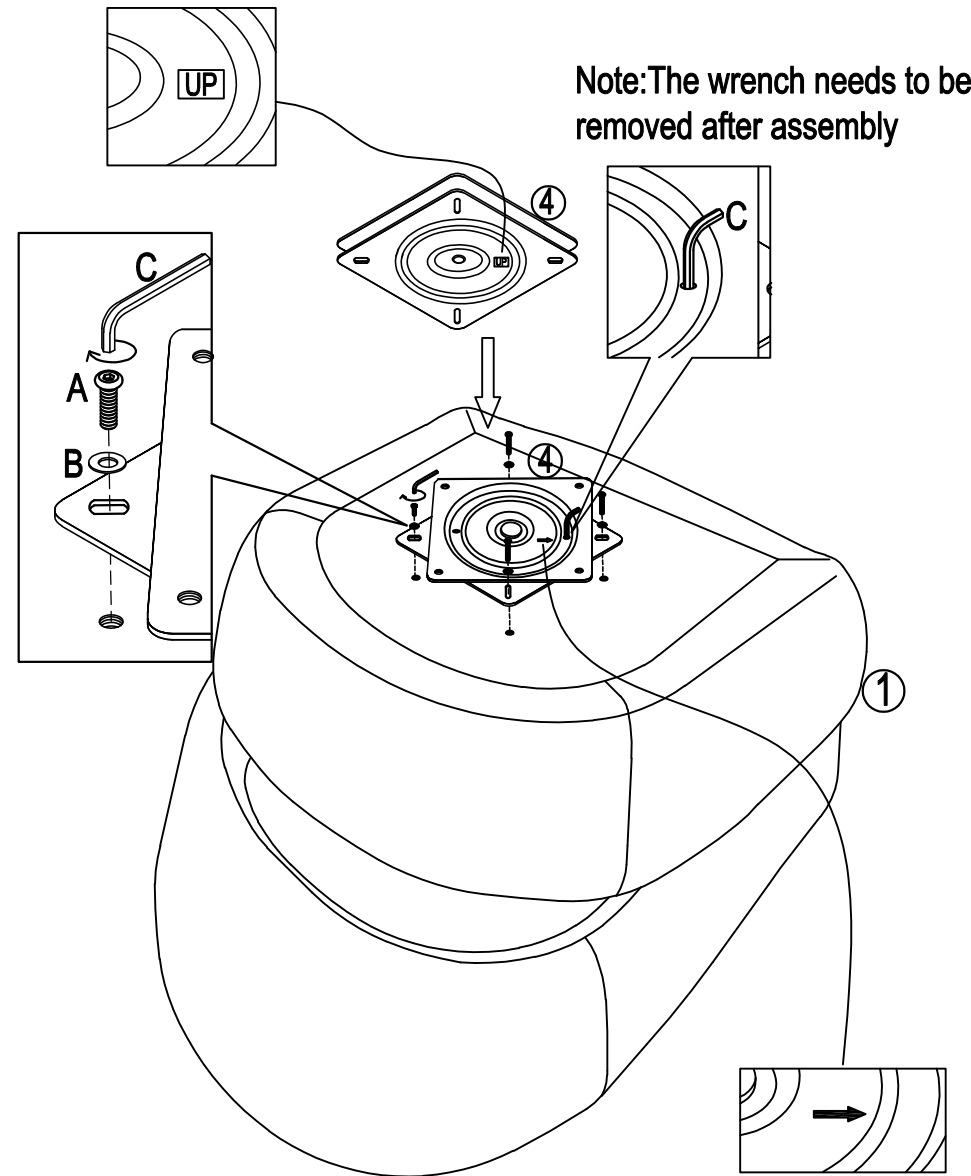

ASSEMBLY INSTRUCTIONS

DINING CHAIR MODEL#: HDC245002

①  X 1	②  X 1	③  X 4	④  X 1	
A  M6*18 X 4	B  M6 X 8	C  X 2	D  M8*16 X 8	E  M6*10 X 4

1

2

3