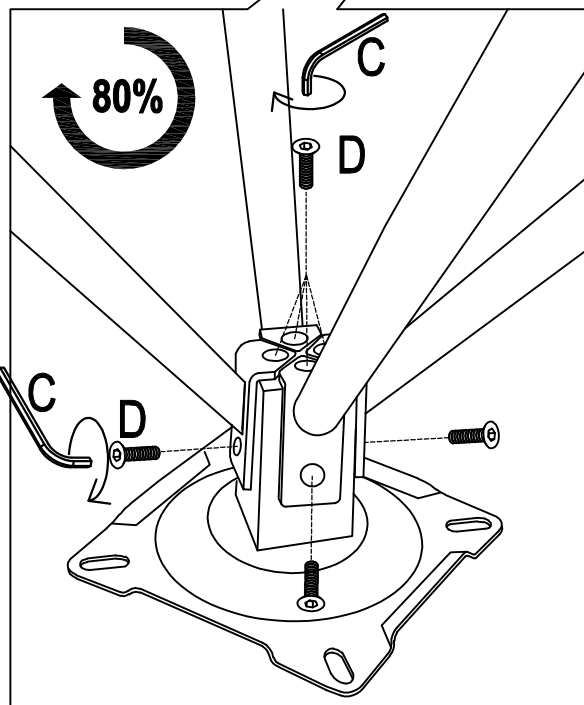

ASSEMBLY INSTRUCTIONS

DINING CHAIR MODEL#: HDC245002

①  X 1	②  X 1	③  X 4	④  X 1	
A  M6*18 X 4	B  M6 X 8	C  X 2	D  M8*16 X 8	E  M6*10 X 4

1

2

3