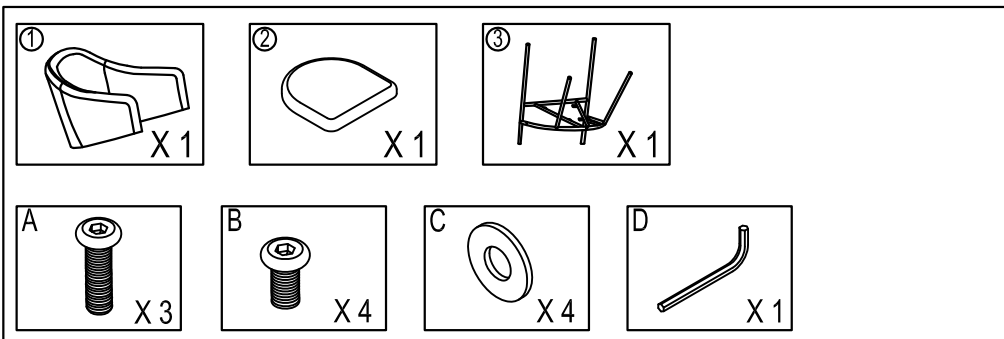

ASSEMBLY INSTRUCTIONS

DINING CHAIR MODEL# : UDC8158

1

2