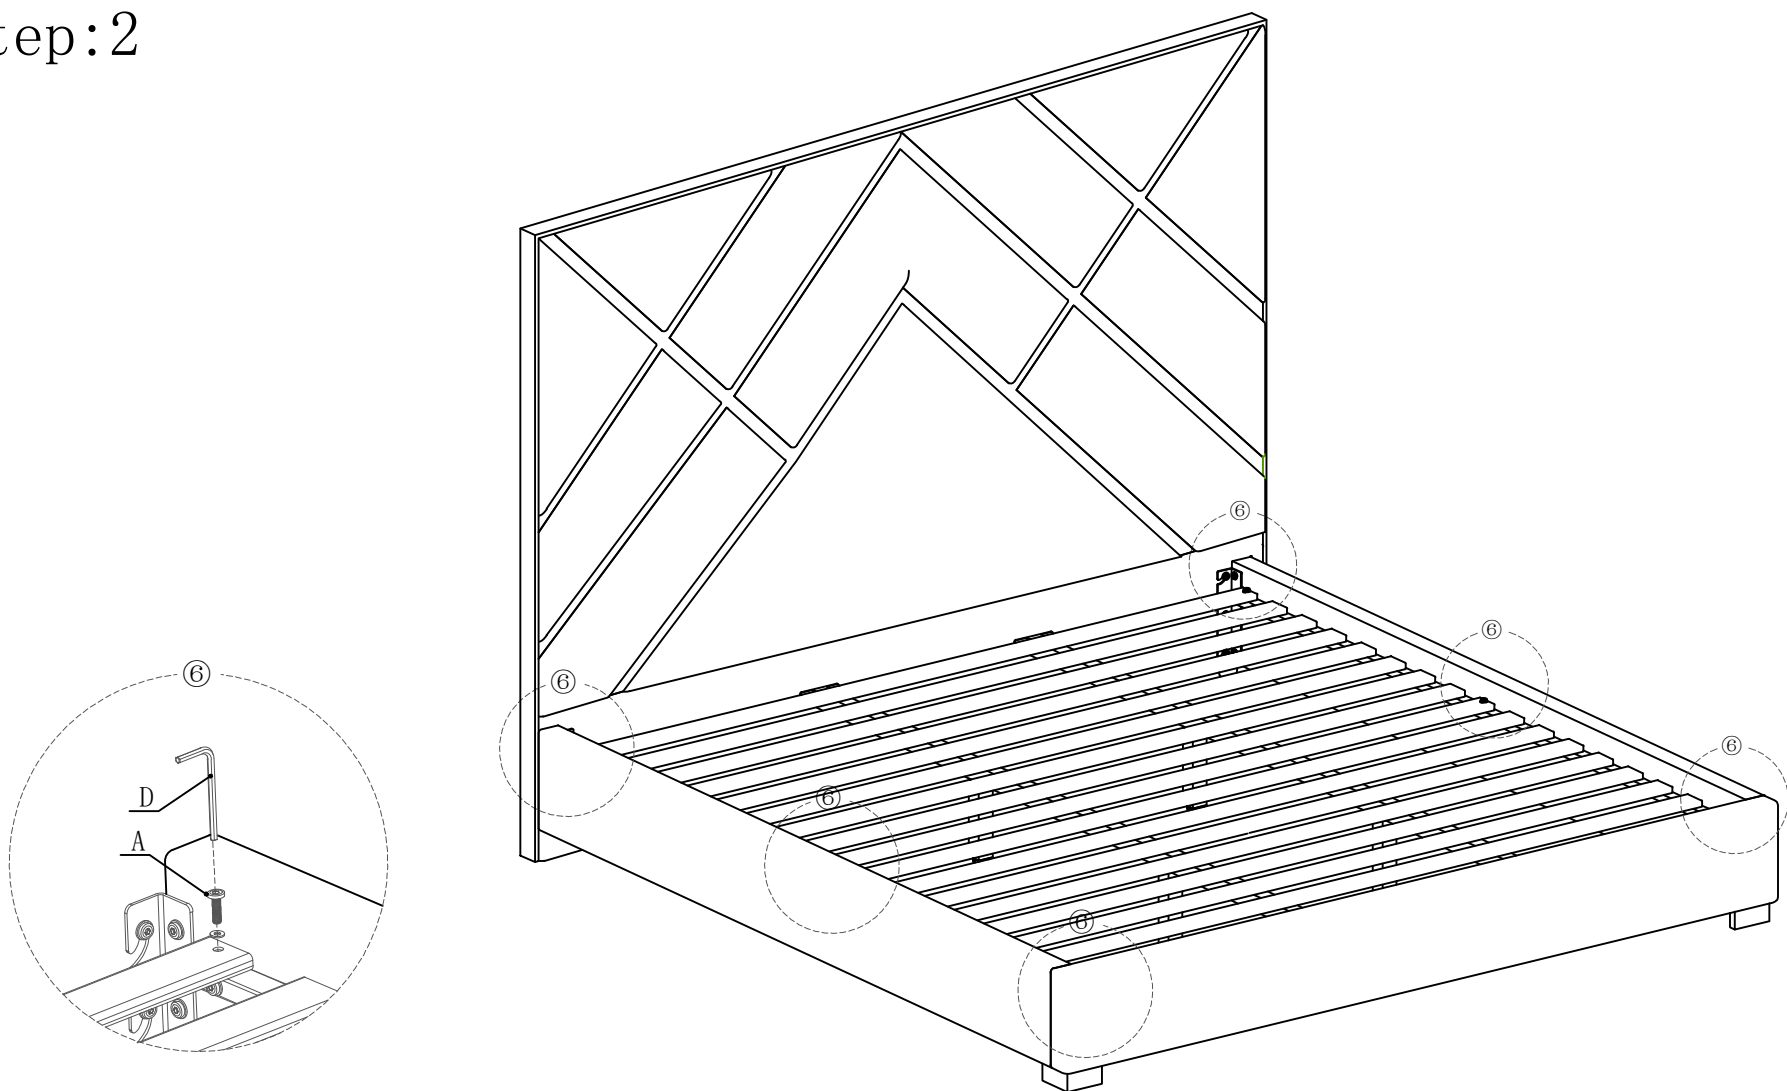

144#King Simple view of assembly

Step:1

Step:2

	A	B	C	D	E	F	G
Legend							
Name	Bolt	Bolt	Flat Washer	Allen Key	Angle iron	Steel leg	Middle Foot
Size	Ø8*25mm	Ø8*50mm	Ø8*Ø17mm	5mm	H=233mm	H=50mm	H=190mm
Qty	42 Pcs	16 Pcs	52 Pcs	1 Pc	4 Pcs	2 Pcs	4 Pcs