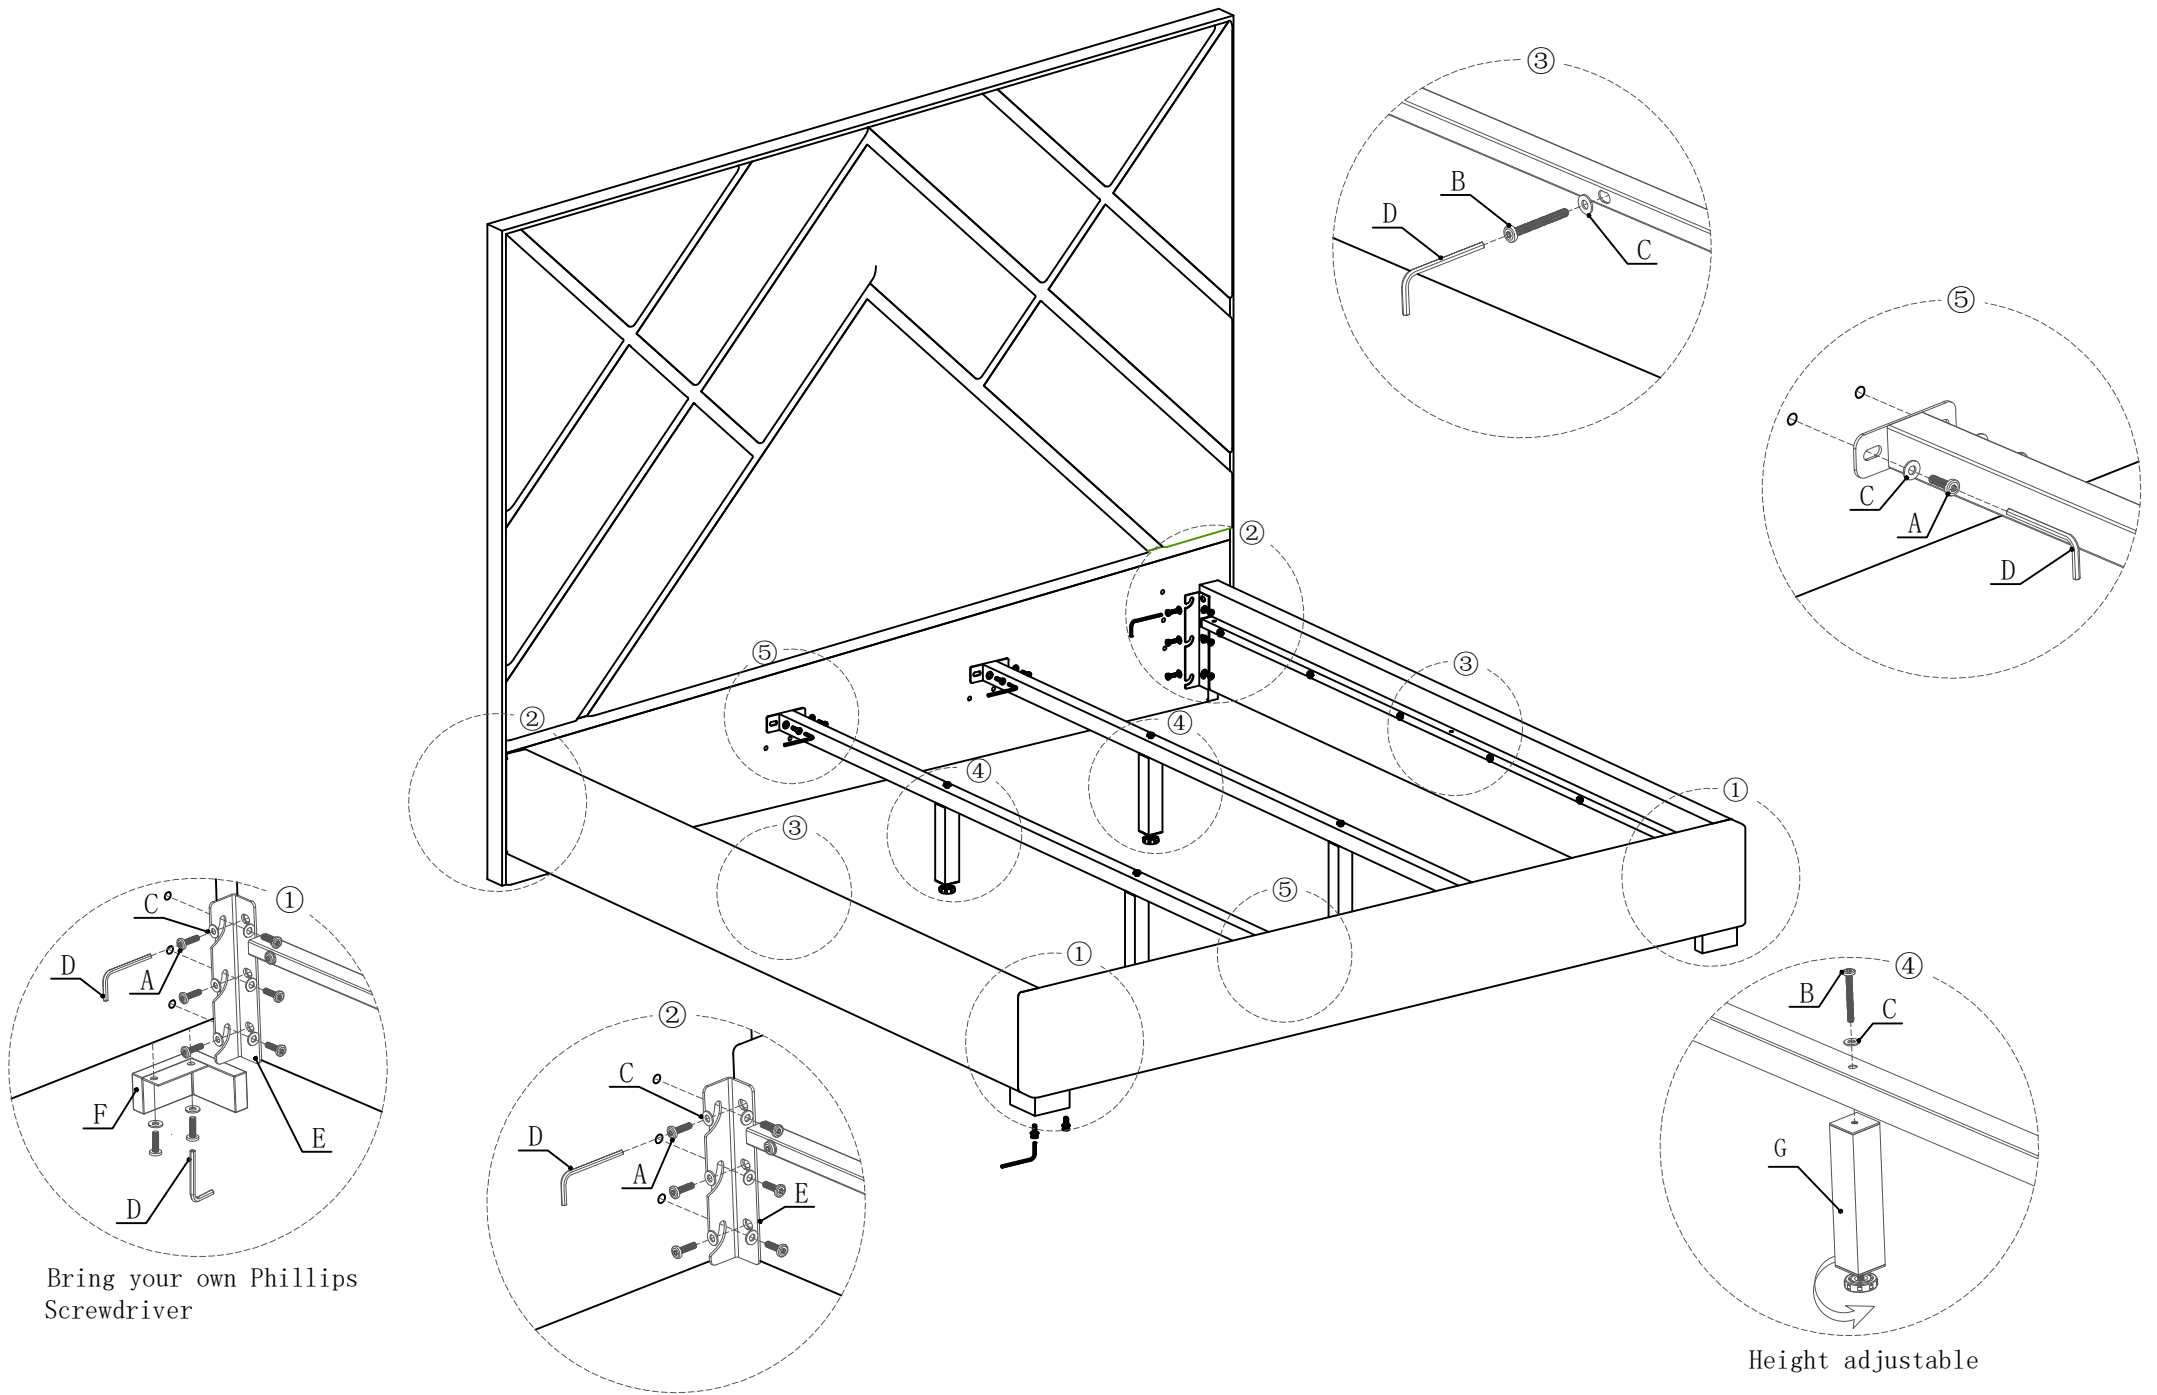

144#King Simple view of assembly

Step:1

Step:2

	A	B	C	D	E	F	G
Legend							
Name	Bolt	Bolt	Flat Washer	Allen Key	Angle iron	Steel leg	Middle Foot
Size	Ø8*25mm	Ø8*50mm	Ø8*Ø17mm	5mm	H=233mm	H=50mm	H=190mm
Qty	42 Pcs	16 Pcs	52 Pcs	1 Pc	4 Pcs	2 Pcs	4 Pcs