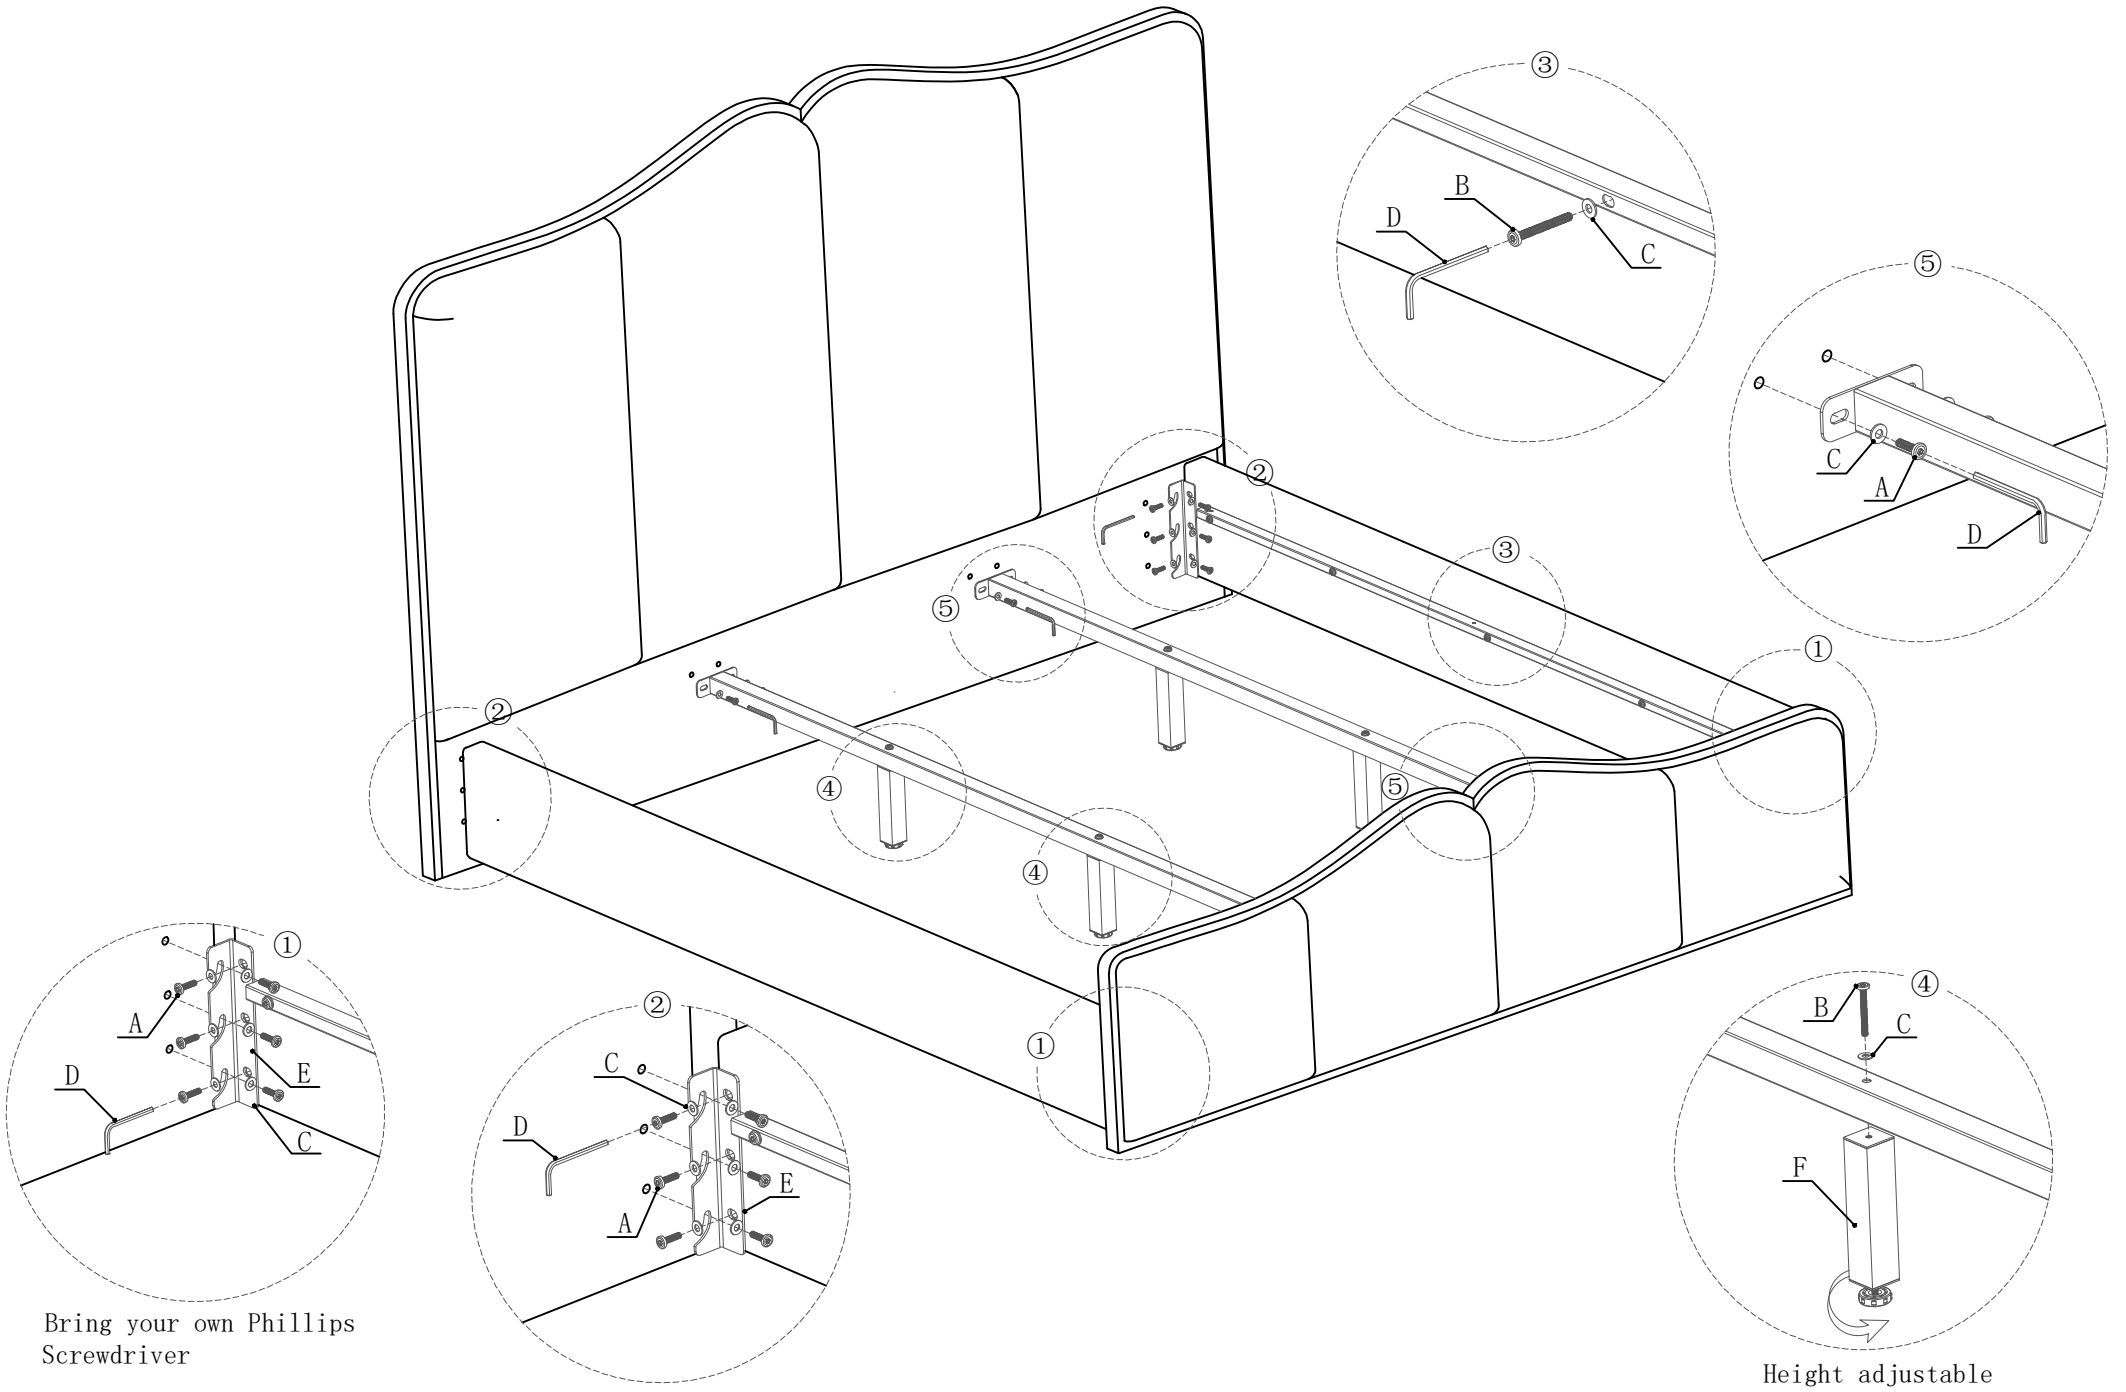

130#King Simple view of assembly

Step:1

Step:2

No.	A	B	C	D	E	F
Legend						
Name	Bolt	Bolt	Flat Washer	Allen Key	Angle iron	Middle Foot
Size	Ø8*25mm	Ø8*50mm	Ø8*Ø17mm	5mm	H=233mm	H=190mm
Qty	38 Pcs	16 Pcs	48 Pcs	1 Pc	4 Pcs	4 Pcs