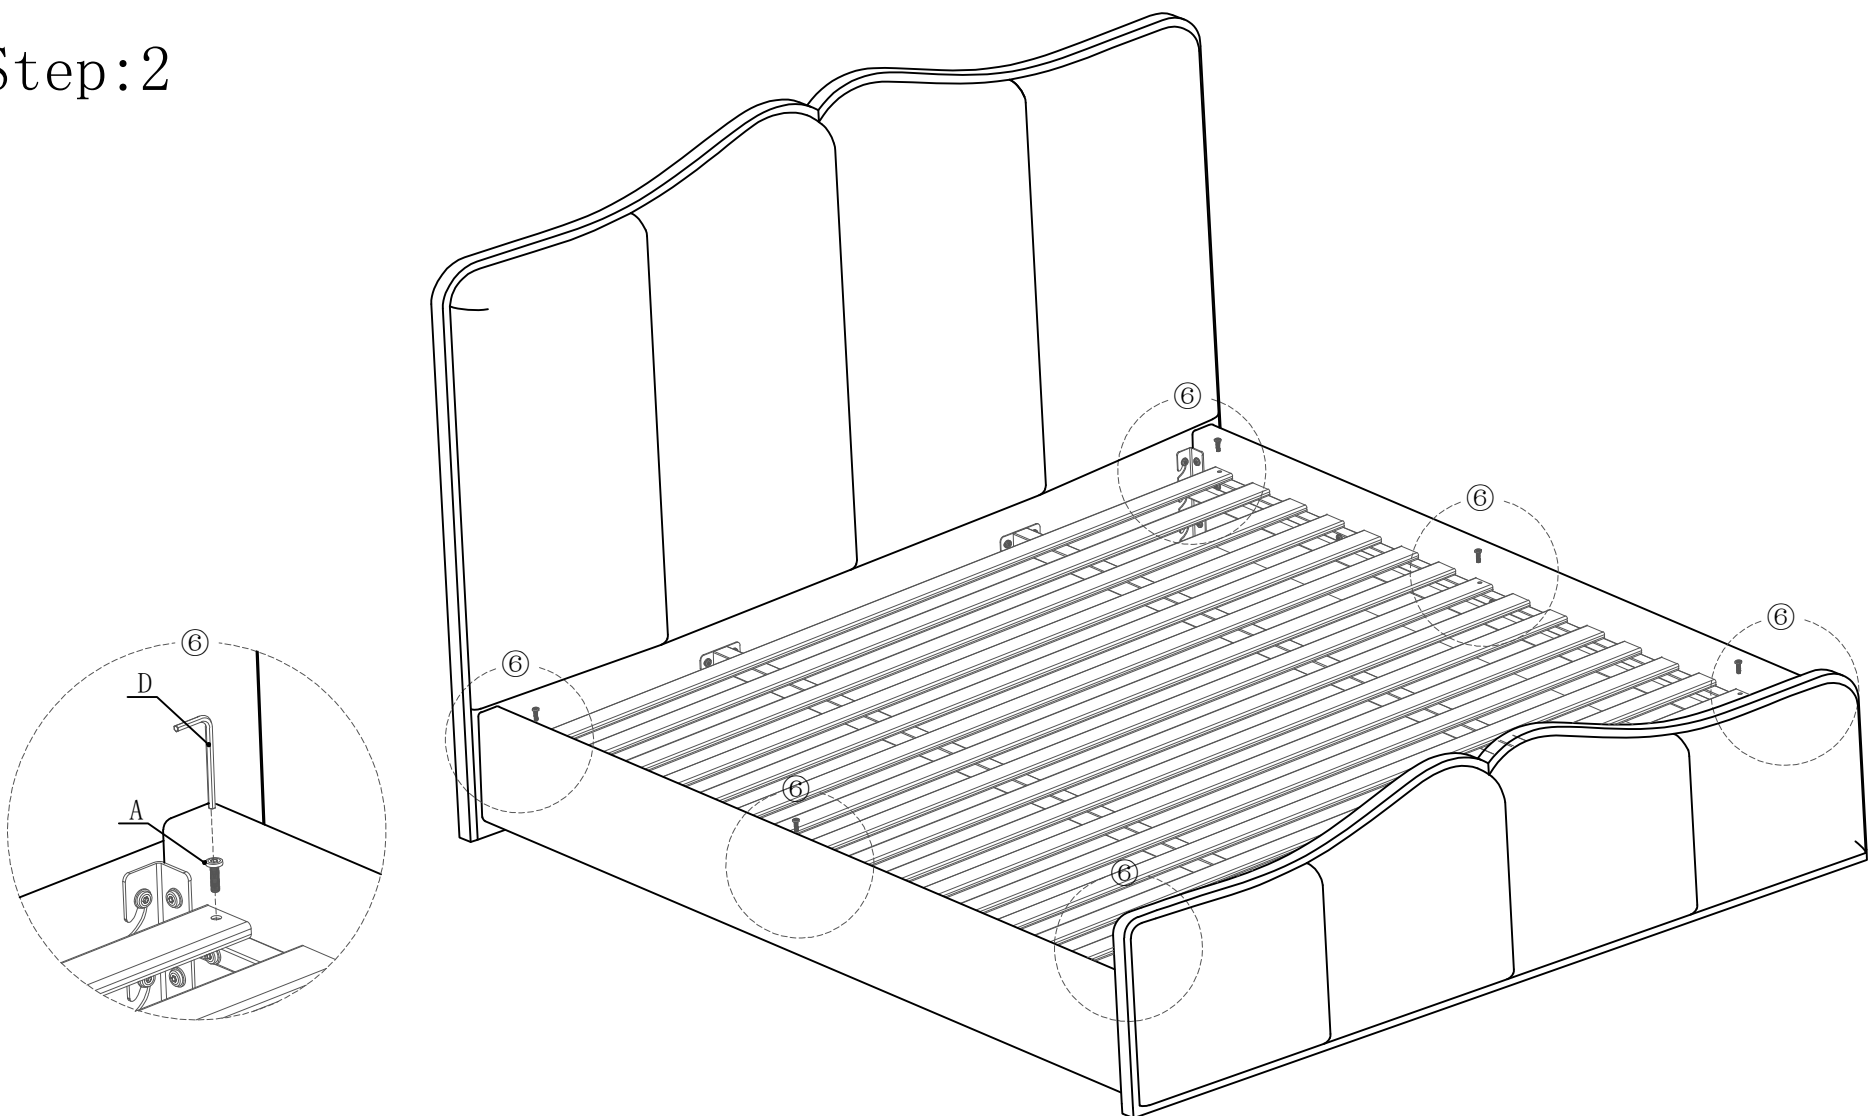

130#King Simple view of assembly

Step:1

Step:2

No.	A	B	C	D	E	F
Legend						
Name	Bolt	Bolt	Flat Washer	Allen Key	Angle iron	Middle Foot
Size	Ø8*25mm	Ø8*50mm	Ø8*Ø17mm	5mm	H=233mm	H=190mm
Qty	38 Pcs	16 Pcs	48 Pcs	1 Pc	4 Pcs	4 Pcs