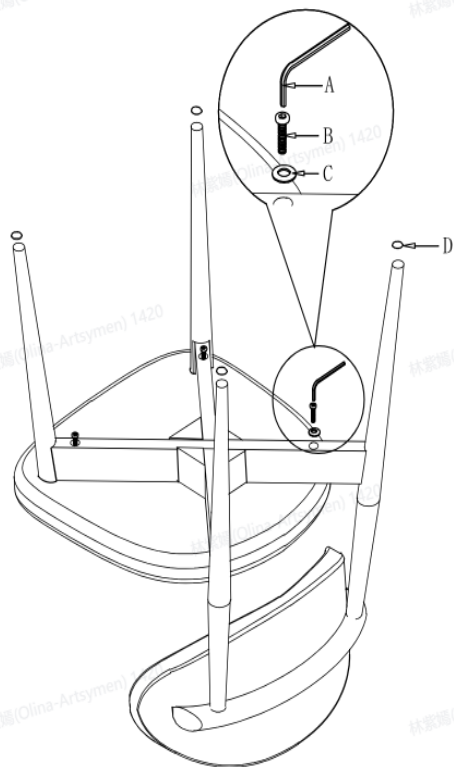

Step1

Finish

BY **deZign.**

### ORGANIC B2956

ITEM	DESCRIPTION	SKETCH	GAUGE	Q' TY
A	allen key		M4	1
B	allen screw		M6*70	4
C	meson		Ø6*16*1.2	4
D	rubber mat		Ø20*2	4