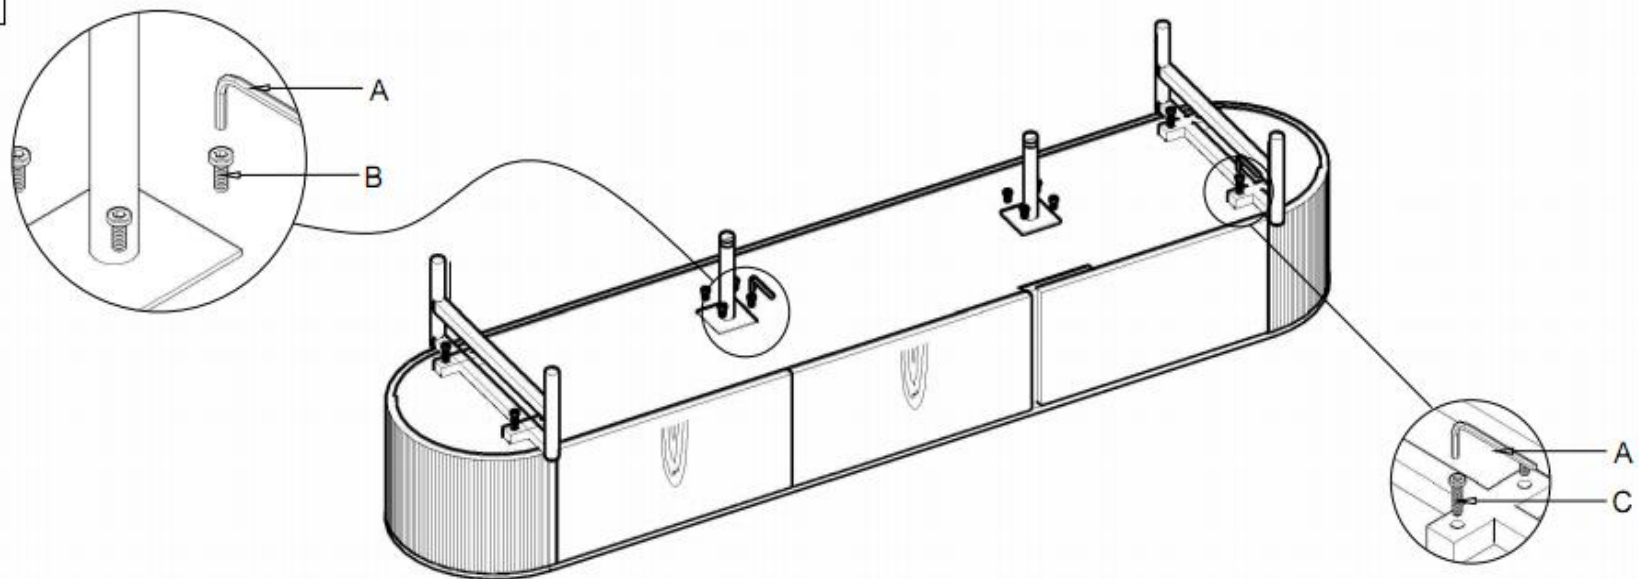

step1

finish

BY **deZign.**

Melody TV Unit

ITEM	DESCRIPTION	SKETCH	MEAS	Q' TY
A	allen key		4mm	1
B	allen screw		M6*12	8
C	allen screw		M6*30	8