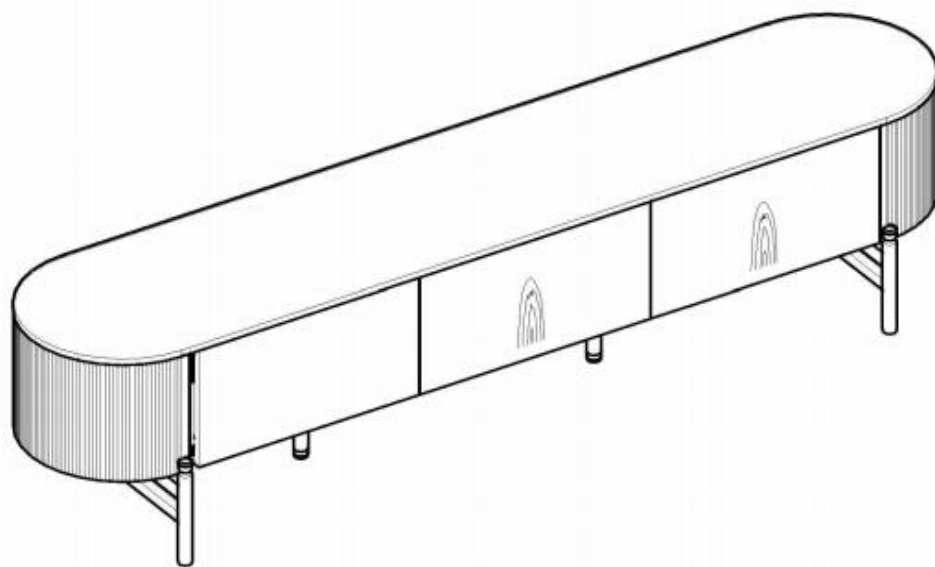

step1

finish

BY **deZign.**

Melody TV Unit

ITEM	DESCRIPTION	SKETCH	MEAS	Q' TY
A	allen key		4mm	1
B	allen screw		M6*12	8
C	allen screw		M6*30	8