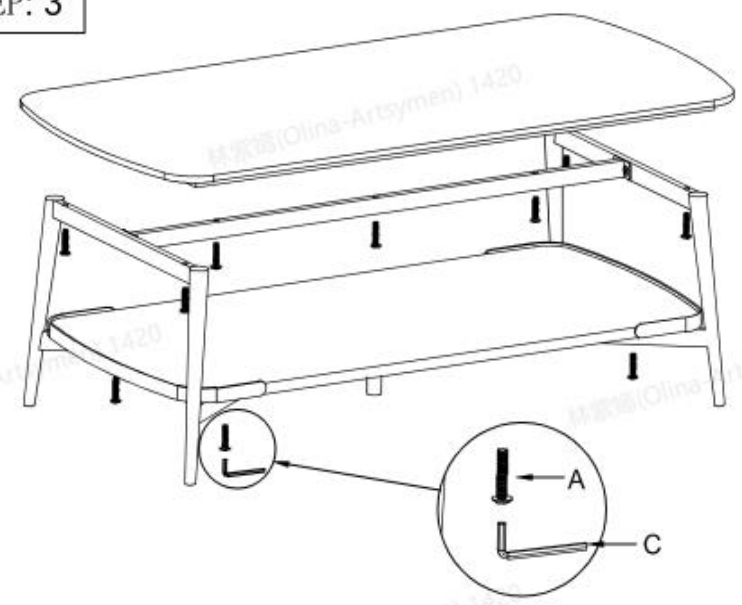

STEP: 1

STEP: 2

STEP: 3

STEP: 3

FINISH

BY **de**zign.

Melody Coffee Table

ITEM	DESCRIPTION	SIZE	QTY
A	allen screw	M6*40	13
B	allen screw	M6*12	8
C	allen key	M4	1
D	screw	M8*40	1