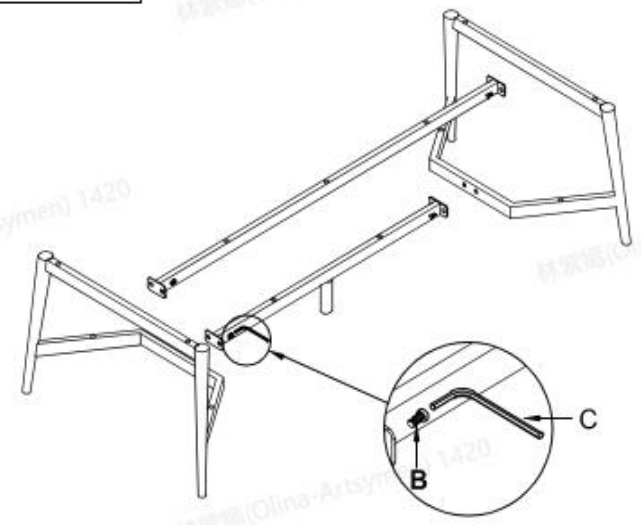

STEP: 1

STEP: 2

STEP: 3

STEP: 3

FINISH

BY **de**zign.

Melody Coffee Table

ITEM	DESCRIPTION	SIZE	QTY
A	allen screw	M6*40	13
B	allen screw	M6*12	8
C	allen key	M4	1
D	screw	M8*40	1