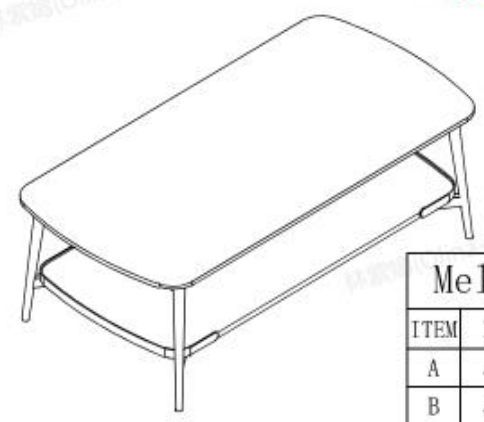

STEP: 1

STEP: 2

STEP: 3

STEP: 3

FINISH

BY **de**zign.

Melody Coffee Table

ITEM	DESCRIPTION	SIZE	QTY
A	allen screw	M6*40	13
B	allen screw	M6*12	8
C	allen key	M4	1
D	screw	M8*40	1