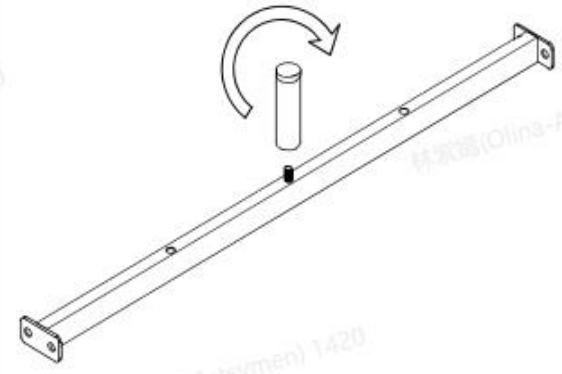

STEP: 1

STEP: 2

STEP: 3

STEP: 3

FINISH

BY **de**zign.

Melody Coffee Table

ITEM	DESCRIPTION	SIZE	QTY
A	allen screw	M6*40	13
B	allen screw	M6*12	8
C	allen key	M4	1
D	screw	M8*40	1