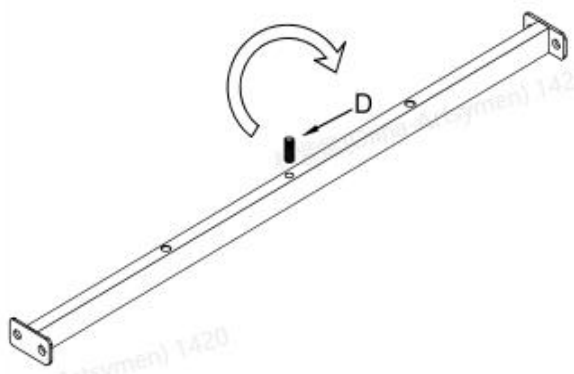

STEP: 1

STEP: 2

STEP: 3

STEP: 3

FINISH

BY **de**zign.

Melody Coffee Table

ITEM	DESCRIPTION	SIZE	QTY
A	allen screw	M6*40	13
B	allen screw	M6*12	8
C	allen key	M4	1
D	screw	M8*40	1