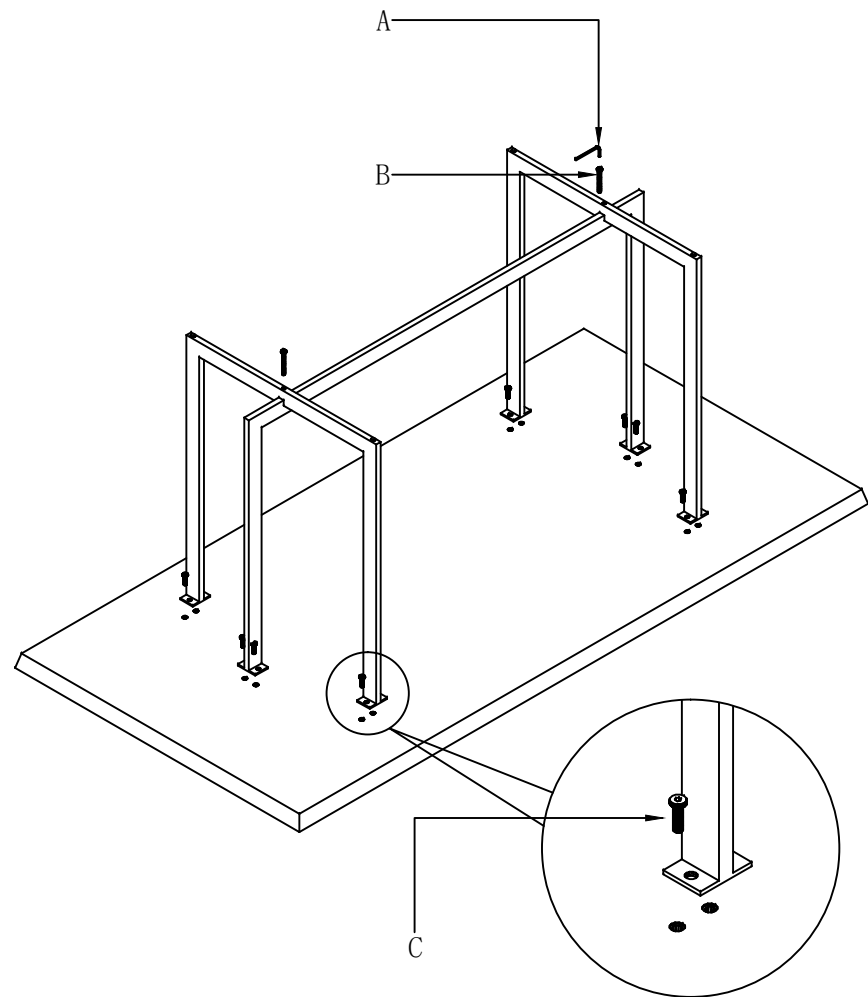

STEP:1

FINSH

A2111L02-BY

ITEM	DESCRIPTION	SRETCH	GAUGE	Q`TY
A	allen key		4mm	1
B	allen screw		M6*20	12
C	allen screw		M6*35	2