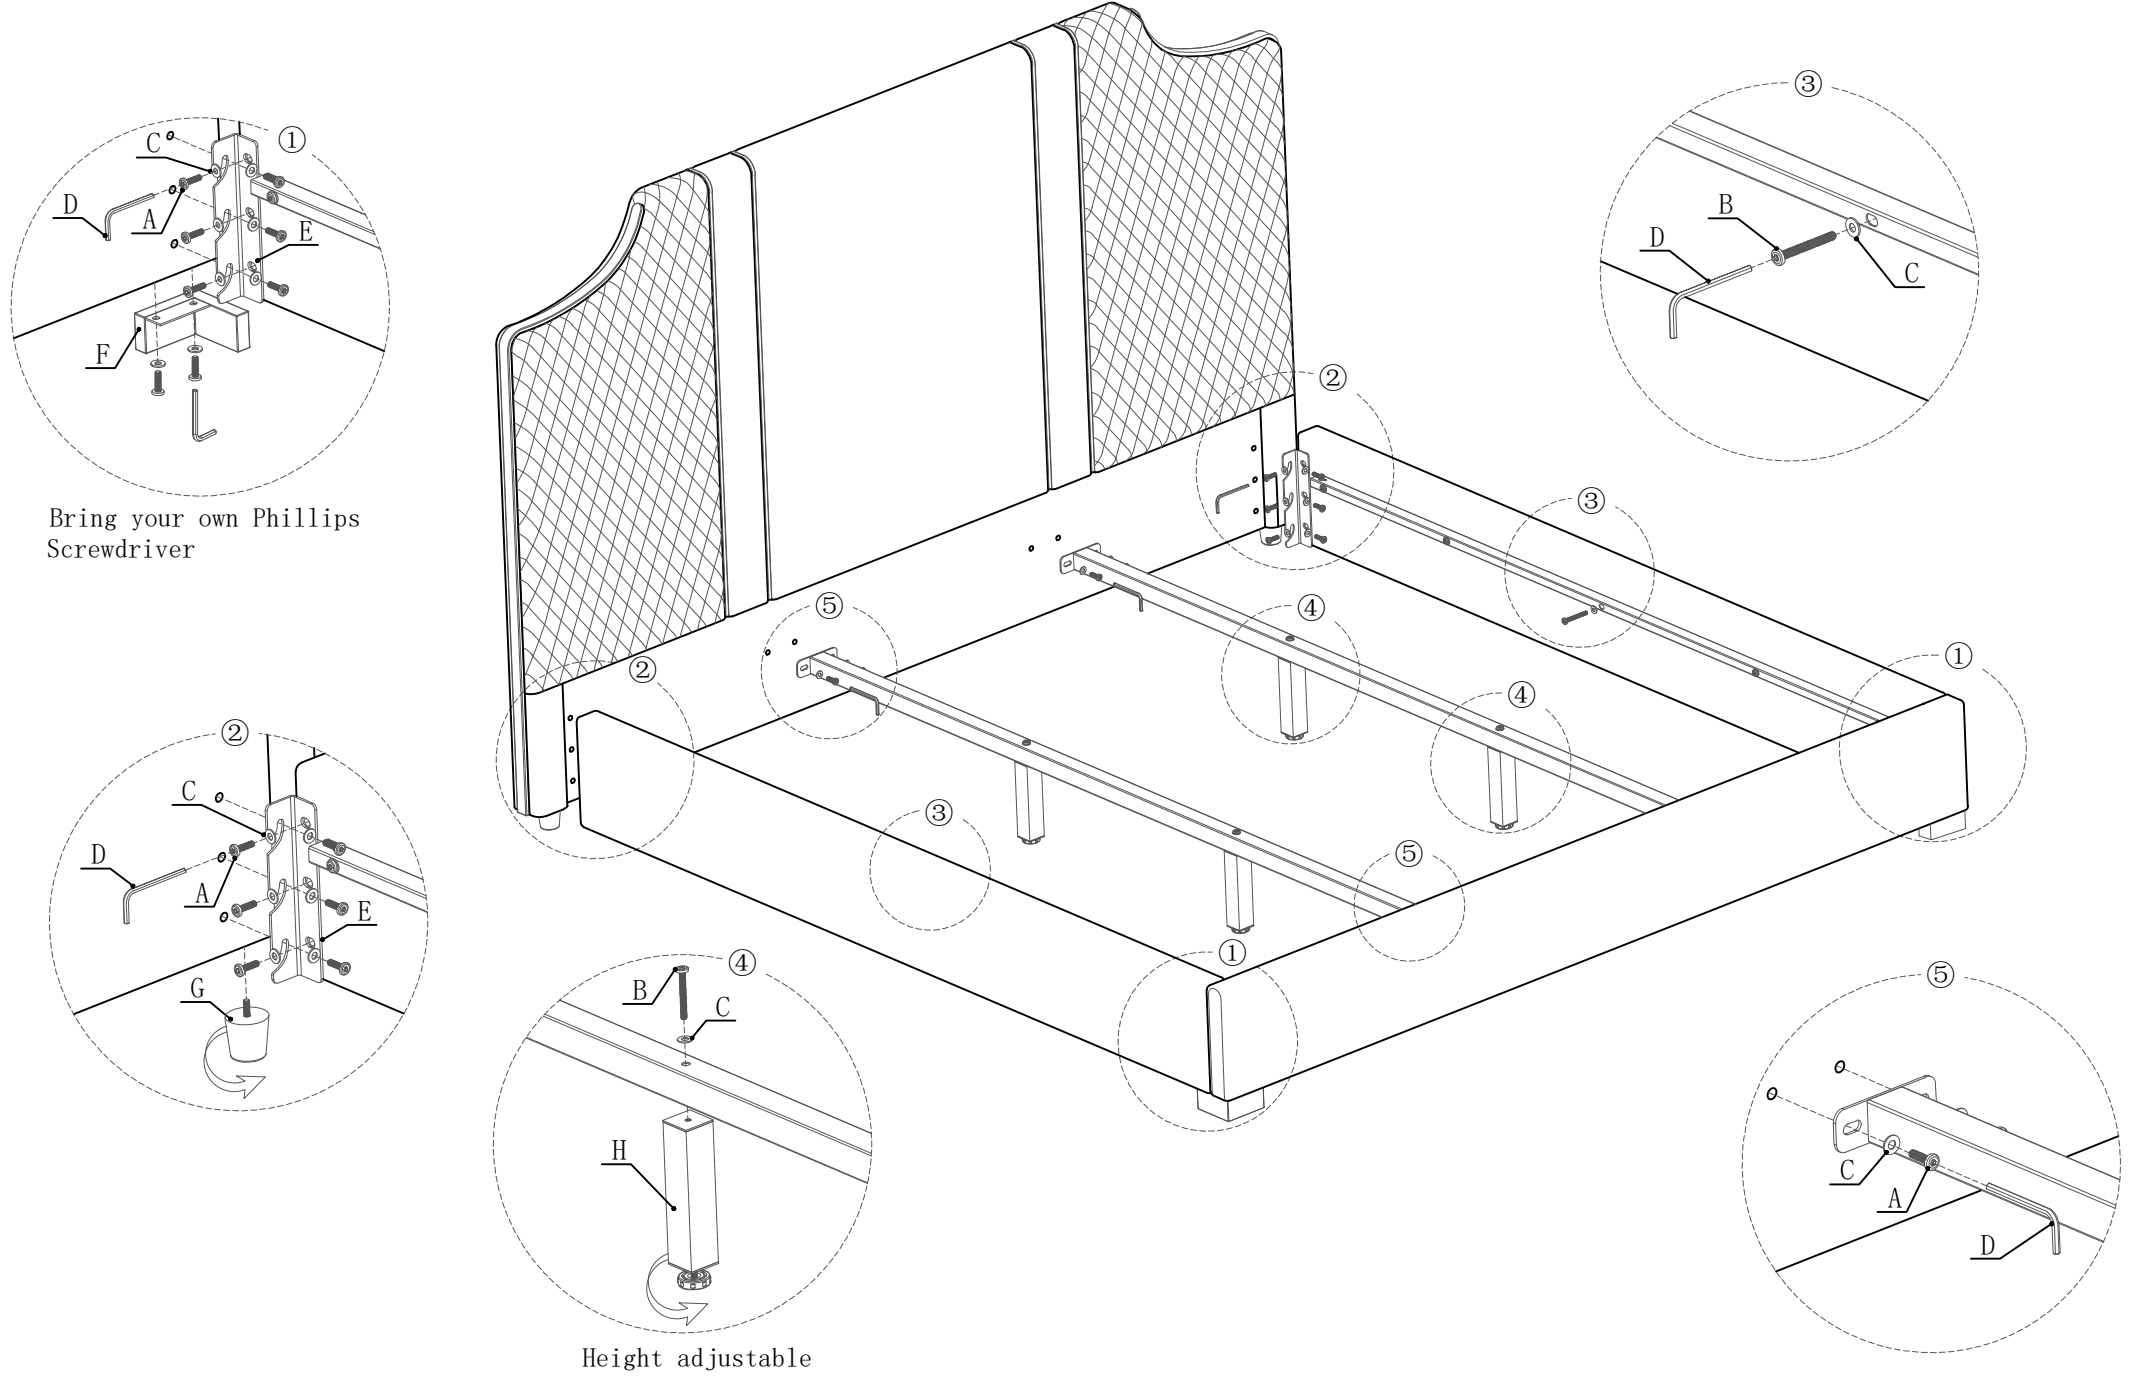

118#King Simple view of assembly

Step:1

Step:2

No.	A	B	C	D	E	F	G	H
Legend								
Name	Bolt	Bolt	Flat Washer	Allen Key	Angle iron	Steel leg	Plastic foot	Middle Foot
Size	Ø8*25mm	Ø8*50mm	Ø8*Ø17mm	5mm	H=233mm	H=50mm	H=50mm	H=190mm
Qty	42 Pcs	16 Pcs	48 Pcs	1 Pc	4 Pcs	2 Pcs	2 Pcs	2 Pcs