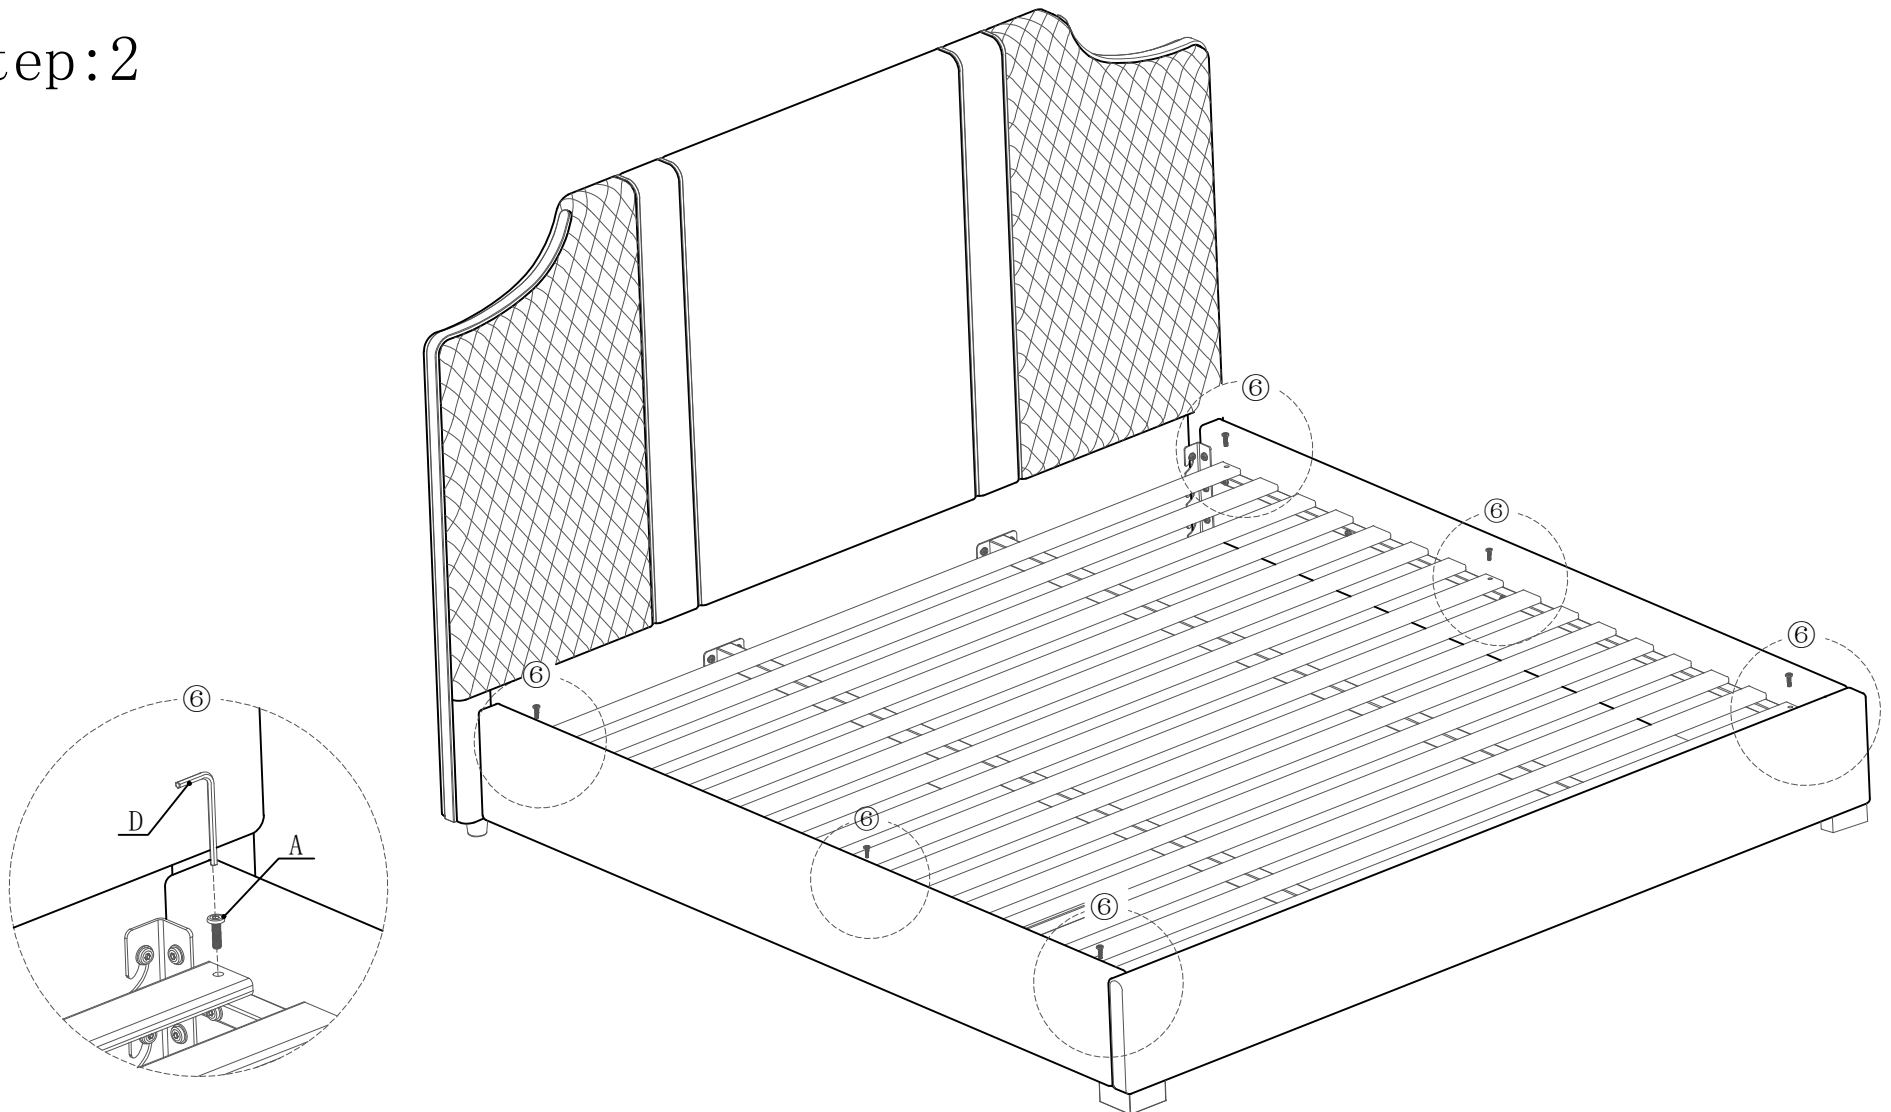

118#King Simple view of assembly

Step:1

Step:2

No.	A	B	C	D	E	F	G	H
Legend								
Name	Bolt	Bolt	Flat Washer	Allen Key	Angle iron	Steel leg	Plastic foot	Middle Foot
Size	Ø8*25mm	Ø8*50mm	Ø8*Ø17mm	5mm	H=233mm	H=50mm	H=50mm	H=190mm
Qty	42 Pcs	16 Pcs	48 Pcs	1 Pc	4 Pcs	2 Pcs	2 Pcs	2 Pcs