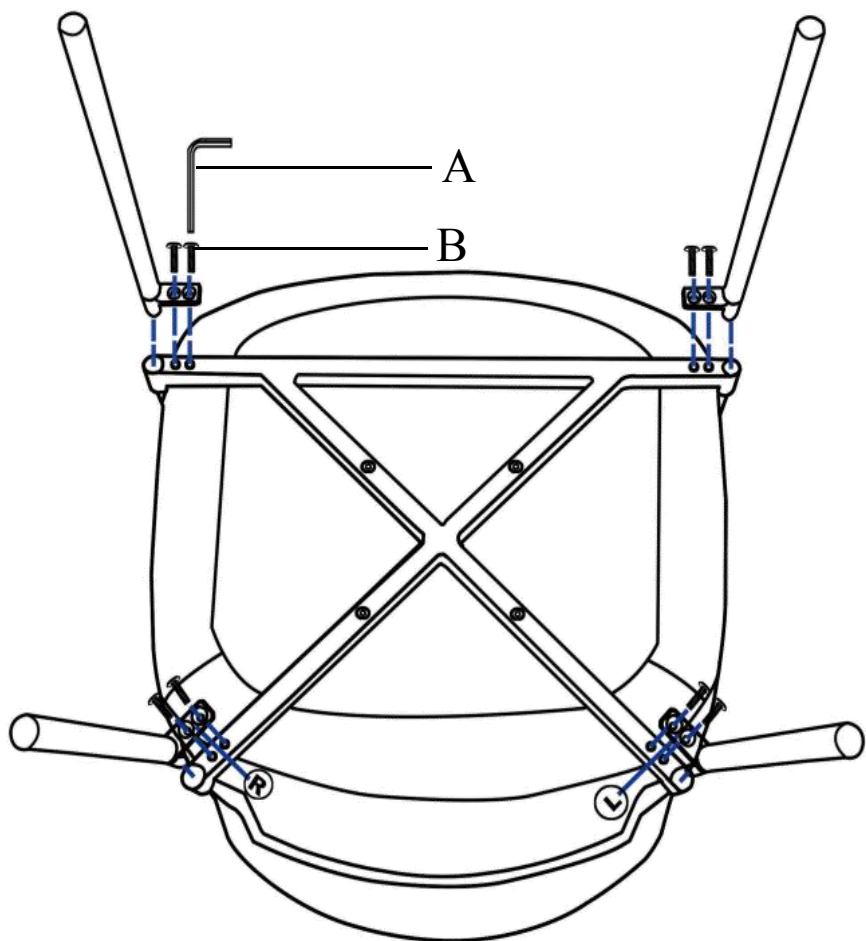

STEP 1

FINISH

BY **deZign.**

DEVONPORT ARM CHAIR

ITEM	DESCRIPTION	SKETCH	MEAS	QTY
A	ALLEN KEY		4MM	1
B	SCREW		M6*16	8