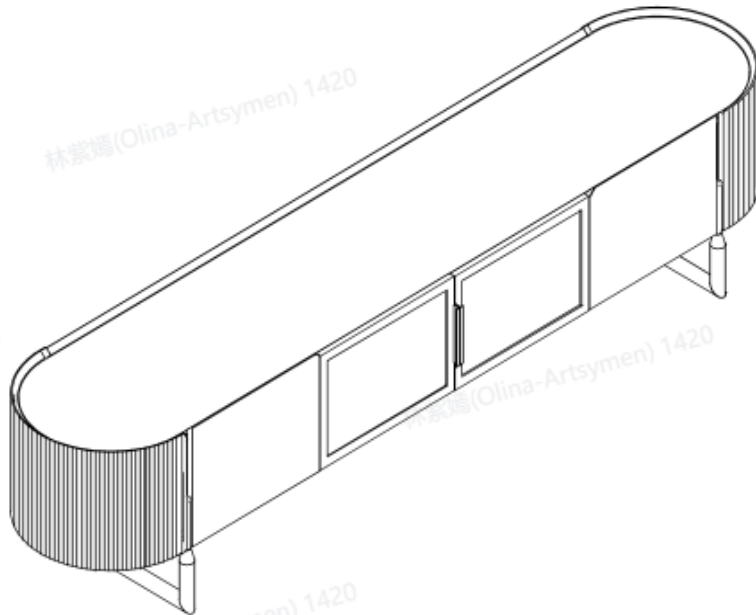

STEP1

FINISH

BY **deZign.**

Chic TV Unit

ITEM	DESCRIPTION	GAUGE	Q' TY
A	allen screw	M6*12	12
B	allen key	4mm	1