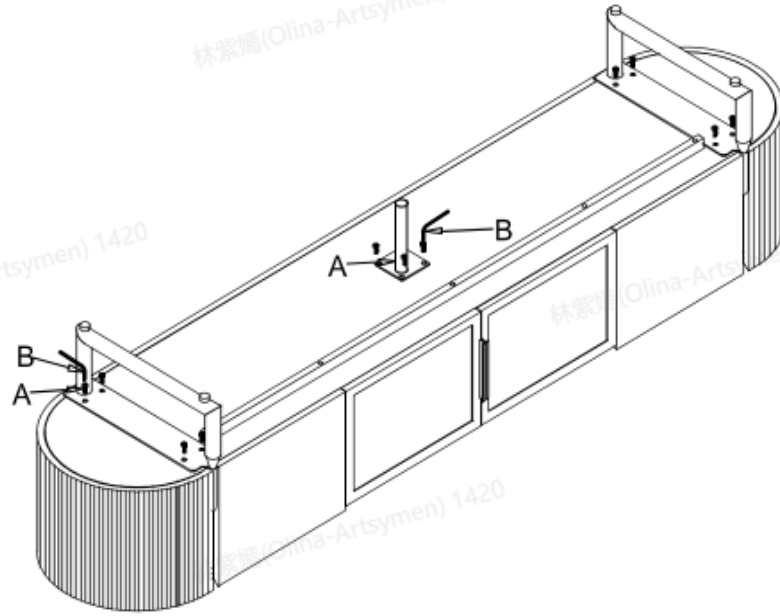

STEP1

FINISH

BY **deZign.**

Chic TV Unit

ITEM	DESCRIPTION	GAUGE	Q' TY
A	allen screw	M6*12	12
B	allen key	4mm	1